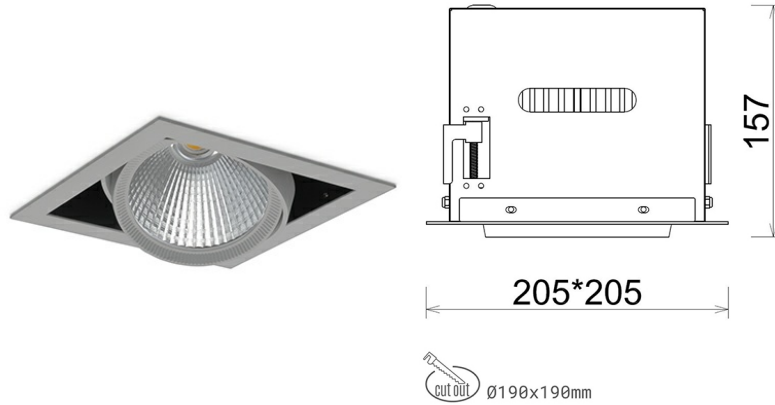

DOWNLIGHT CYGNUS Z1 940 23W 30° GREY | ON/OFF

LED	COB
Light colour	4000 [K] |
CRI	90
Led chip flux	2899 [lm]
Luminous flux	2319 [lm]
System power	23 [W]
Luminaire Efficiency	101 [lm/W]
Beam angle	30°
Controller	ON/OFF
MacAdam	3 SDCM

Downlight LED

LED downlight for drop ceiling installation. Aluminium housing. Available in white and black. Any RAL palette colour available on enquiry. Housing enables adjustment in two axis planes. Glass cover included. Reflector beams available: 15°, 30°, 45° and 60°. Maximum power is 37W

LUMINAIRE

Weight	2,05 [kg]
Protection rating IP , IK , class	IP 20, IK 3,
Luminaire colour	GREY
Cover	Glass
Operating voltage	220-240V 50-60Hz

Note: All data are typical values. Tolerance of measurements +/-10% System features may change with product improvements due to technical advances.

OPTIONS

RAL colours on inquiry, honeycomb louver on inquiry , Casambi on inquiry, DALI on inquiry, Phase-cut dimming on inquiry.

Generated: 26.06.2024

+48 32 388 80 00

www.cora.pl
cora@cora.pl

Street: Ignatza Hakuby 18
41-914 Bytom, Polska