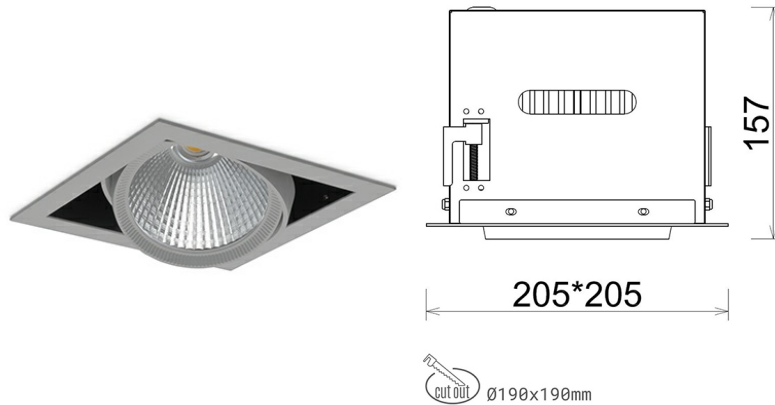

DOWNLIGHT CYGNUS Z1 940 10W 30° GREY | ON/OFF

Article number: N214-K0001-RF940-H8-H30-ZC01_250-S6-###

LED	COB
Light colour	4000 [K]
CRI	90
Led chip flux	1208 [lm]
Luminous flux	966 [lm]
System power	10 [W]
Luminaire Efficiency	97 [lm/W]
Beam angle	30°
Controller	ON/OFF
MacAdam	3 SDCM

Downlight LED

LED downlight for drop ceiling installation. Aluminium housing. Available in white and black. Any RAL palette colour available on enquiry. Housing enables adjustment in two axis planes. Glass cover included. Reflector beams available: 15°, 30°, 45° and 60°. Maximum power is 37W

LUMINAIRE

Weight	2,05 [kg]
Protection rating IP , IK , class	IP 20, IK 3,
Luminaire colour	BLACK
Cover	Glass
Operating voltage	220-240V 50-60Hz

Note: All data are typical values. Tolerance of measurements +/-10% System features may change with product improvements due to technical advances.