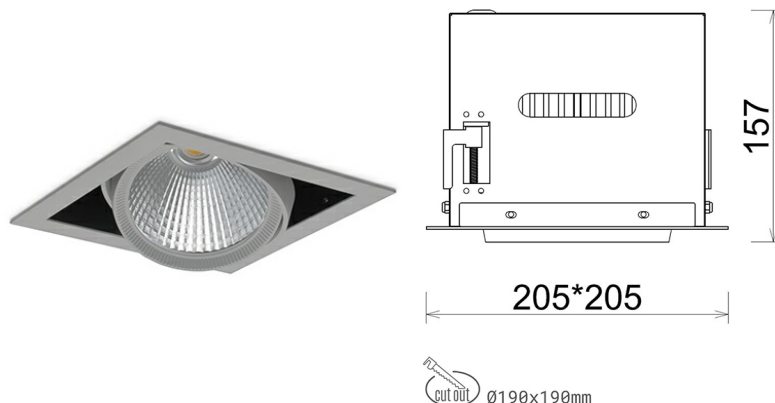

DOWNLIGHT CYGNUS Z1 940 27W 15° GREY | ON/OFF

LED	COB
Light colour	4000 [K] |
CRI	90
Led chip flux	3383 [lm]
Luminous flux	2706 [lm]
System power	27 [W]
Luminaire Efficiency	100 [lm/W]
Beam angle	15°
Controller	ON/OFF
MacAdam	3 SDCM

Downlight LED

LED downlight for drop ceiling installation. Aluminium housing. Available in white and black. Any RAL palette colour available on enquiry. Housing enables adjustment in two axis planes. Glass cover included. Reflector beams available: 15°, 30°, 45° and 60°. Maximum power is 37W

LUMINAIRE

Weight	2,05 [kg]
Protection rating IP , IK , class	IP 20, IK 3,
Luminaire colour	GREY
Cover	Glass
Operating voltage	220-240V 50-60Hz

Note: All data are typical values. Tolerance of measurements +/-10% System features may change with product improvements due to technical advances.

OPTIONS

RAL colours on inquiry, honeycomb louver on inquiry , Casambi on inquiry, DALI on inquiry, Phase-cut dimming on inquiry.

Generated: 26.06.2024

+48 32 388 80 00

www.cora.pl
cora@cora.pl

Street: Ignatza Hakuby 18
41-914 Bytom, Polska