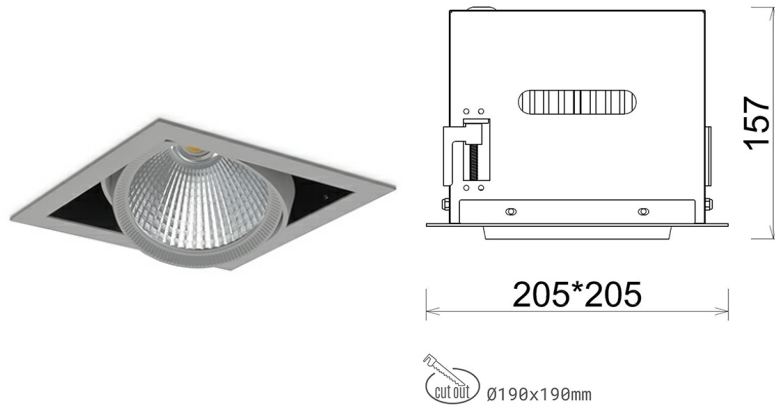

DOWNLIGHT CYGNUS Z1 940 19W 15° GREY | ON/OFF

Article number: N214-K0001-RF940-H8-H15-ZC01_500-S6-###

LED	COB
Light colour	4000 [K]
CRI	90
Led chip flux	2416 [lm]
Luminous flux	1932 [lm]
System power	19 [W]
Luminaire Efficiency	102 [lm/W]
Beam angle	15°
Controller	ON/OFF
MacAdam	3 SDCM

Downlight LED

LED downlight for drop ceiling installation. Aluminium housing. Available in white and black. Any RAL palette colour available on enquiry. Housing enables adjustment in two axis planes. Glass cover included. Reflector beams available: 15°, 30°, 45° and 60°. Maximum power is 37W

LUMINAIRE

Weight	2,05 [kg]
Protection rating IP , IK , class	IP 20, IK 3,
Luminaire colour	GREY
Cover	Glass
Operating voltage	220-240V 50-60Hz

Note: All data are typical values. Tolerance of measurements +/-10% System features may change with product improvements due to technical advances.