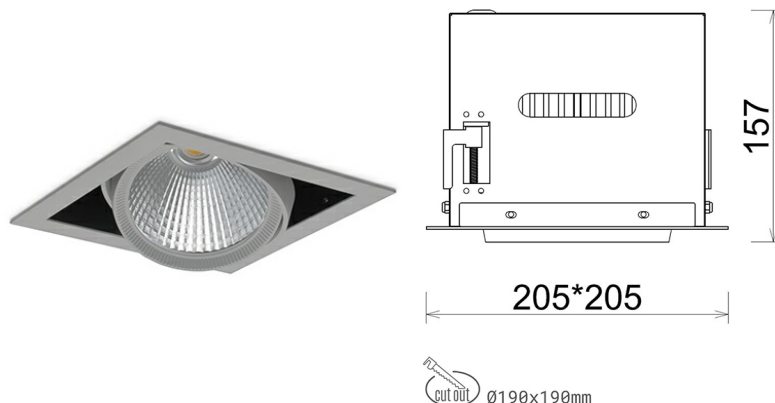

DOWNLIGHT CYGNUS Z1 930 27W 60° GREY | ON/OFF

LED	COB
Light colour	3000 [K] |
CRI	90
Led chip flux	3227 [lm]
Luminous flux	2581 [lm]
System power	27 [W]
Luminaire Efficiency	96 [lm/W]
Beam angle	60°
Controller	ON/OFF
MacAdam	3 SDCM

Downlight LED

LED downlight for drop ceiling installation. Aluminium housing. Available in white and black. Any RAL palette colour available on enquiry. Housing enables adjustment in two axis planes. Glass cover included. Reflector beams available: 15°, 30°, 45° and 60°. Maximum power is 37W

LUMINAIRE

Weight	2,05 [kg]
Protection rating IP , IK , class	IP 20, IK 3,
Luminaire colour	GREY
Cover	Glass
Operating voltage	220-240V 50-60Hz

Note: All data are typical values. Tolerance of measurements +/-10% System features may change with product improvements due to technical advances.

OPTIONS

RAL colours on inquiry, honeycomb louver on inquiry , Casambi on inquiry, DALI on inquiry, Phase-cut dimming on inquiry.

Generated: 26.06.2024

+48 32 388 80 00

www.cora.pl
cora@cora.pl

Street: Ignatza Hakuby 18
41-914 Bytom, Polska