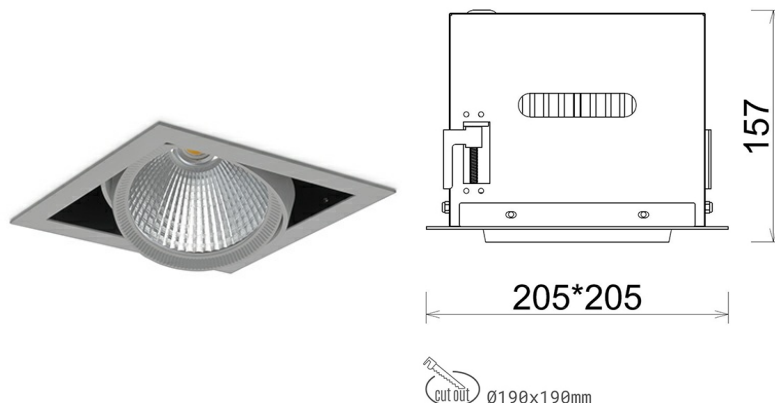

DOWNLIGHT CYGNUS Z1 930 10W 60° GREY | ON/OFF

LED	COB
Light colour	3000 [K] |
CRI	90
Led chip flux	1152 [lm]
Luminous flux	921 [lm]
System power	10 [W]
Luminaire Efficiency	92 [lm/W]
Beam angle	60°
Controller	ON/OFF
MacAdam	3 SDCM

Downlight LED

LED downlight for drop ceiling installation. Aluminium housing. Available in white and black. Any RAL palette colour available on enquiry. Housing enables adjustment in two axis planes. Glass cover included. Reflector beams available: 15°, 30°, 45° and 60°. Maximum power is 37W

LUMINAIRE

Weight	2,05 [kg]
Protection rating IP , IK , class	IP 20, IK 3,
Luminaire colour	GREY
Cover	Glass
Operating voltage	220-240V 50-60Hz

Note: All data are typical values. Tolerance of measurements +/-10% System features may change with product improvements due to technical advances.

OPTIONS

RAL colours on inquiry, honeycomb louver on inquiry , Casambi on inquiry, DALI on inquiry, Phase-cut dimming on inquiry.

Generated: 16.07.2024

+48 32 388 80 00

www.cora.pl
cora@cora.pl

Street: Ignatza Hakuby 18
41-914 Bytom, Polska