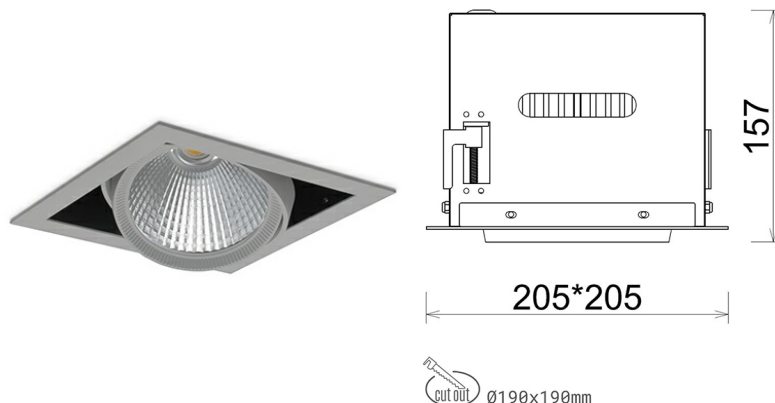

DOWNLIGHT CYGNUS Z1 930 19W 45° GREY | ON/OFF

LED	COB
Light colour	3000 [K] |
CRI	90
Led chip flux	2305 [lm]
Luminous flux	1844 [lm]
System power	19 [W]
Luminaire Efficiency	97 [lm/W]
Beam angle	45°
Controller	ON/OFF
MacAdam	3 SDCM

Downlight LED

LED downlight for drop ceiling installation. Aluminium housing. Available in white and black. Any RAL palette colour available on enquiry. Housing enables adjustment in two axis planes. Glass cover included. Reflector beams available: 15°, 30°, 45° and 60°. Maximum power is 37W

LUMINAIRE

Weight	2,05 [kg]
Protection rating IP , IK , class	IP 20, IK 3,
Luminaire colour	GREY
Cover	Glass
Operating voltage	220-240V 50-60Hz

Note: All data are typical values. Tolerance of measurements +/-10% System features may change with product improvements due to technical advances.

OPTIONS

RAL colours on inquiry, honeycomb louver on inquiry , Casambi on inquiry, DALI on inquiry, Phase-cut dimming on inquiry.

Generated: 26.06.2024

+48 32 388 80 00

www.cora.pl
cora@cora.pl

Street: Ignatza Hakuby 18
41-914 Bytom, Polska