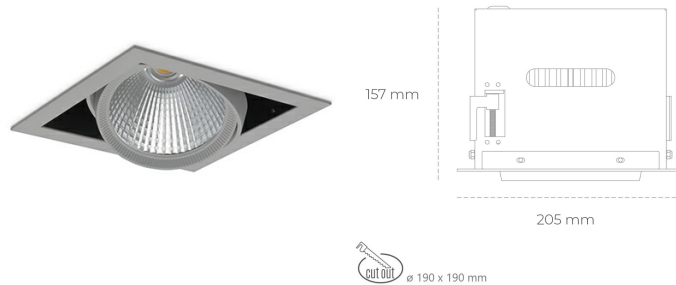

DOWNLIGHT CYGNUS Z1 930 10W 45° GREY | ON/OFF

Article number: N214-K0001-RF930-H8-H45-ZC01_250-S6-###

LED	COB
Light colour	3000 [K]
CRI	90
Led chip flux	1152 [lm]
Luminous flux	921 [lm]
System power	10 [W]
Luminaire Efficiency	92 [lm/W]
Beam angle	45°
Controller	ON/OFF
MacAdam	3 SDCM

Downlight LED

LED downlight for drop ceiling installation. Aluminium housing. Available in white and black. Any RAL palette colour available on enquiry. Housing enables adjustment in two axis planes. Glass cover included. Reflector beams available: 15°, 30°, 45° and 60°. Maximum power is 37W

LUMINAIRE

Weight	2.05 [kg]
Protection rating IP , IK , class	IP 20, IK 3,
Luminaire colour	GREY
Cover	Glass
Operating voltage	220-240V 50-60Hz

Note: All data are typical values. Tolerance of measurements +/-10%
System features may change with product improvements due to technical advances.