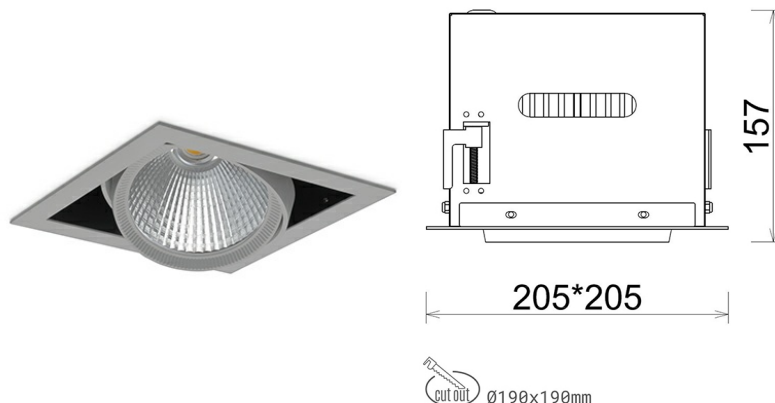

DOWNLIGHT CYGNUS Z1 930 25W 30° GREY | ON/OFF

LED	COB
Light colour	3000 [K] |
CRI	90
Led chip flux	2997 [lm]
Luminous flux	2397 [lm]
System power	25 [W]
Luminaire Efficiency	96 [lm/W]
Beam angle	30°
Controller	ON/OFF
MacAdam	3 SDCM

Downlight LED

LED downlight for drop ceiling installation. Aluminium housing. Available in white and black. Any RAL palette colour available on enquiry. Housing enables adjustment in two axis planes. Glass cover included. Reflector beams available: 15°, 30°, 45° and 60°. Maximum power is 37W

LUMINAIRE

Weight	2,05 [kg]
Protection rating IP , IK , class	IP 20, IK 3,
Luminaire colour	GREY
Cover	Glass
Operating voltage	220-240V 50-60Hz

Note: All data are typical values. Tolerance of measurements +/-10% System features may change with product improvements due to technical advances.

OPTIONS

RAL colours on inquiry, honeycomb louver on inquiry , Casambi on inquiry, DALI on inquiry, Phase-cut dimming on inquiry.

Generated: 16.07.2024

+48 32 388 80 00

www.cora.pl
cora@cora.pl

Street: Ignatza Hakuby 18
41-914 Bytom, Polska