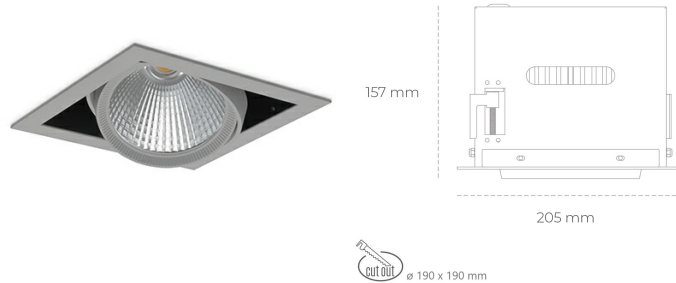

DOWNLIGHT CYGNUS Z1 930 14W 30° GREY | ON/OFF

Article number: N214-K0001-RF930-H8-H30-ZC01_350-S6-###

LED	COB
Light colour	3000 [K]
CRI	90
Led chip flux	1613 [lm]
Luminous flux	1290 [lm]
System power	14 [W]
Luminaire Efficiency	92 [lm/W]
Beam angle	30°
Controller	ON/OFF
MacAdam	3 SDCM

Downlight LED

LED downlight for drop ceiling installation. Aluminium housing. Available in white and black. Any RAL palette colour available on enquiry. Housing enables adjustment in two axis planes. Glass cover included. Reflector beams available: 15°, 30°, 45° and 60°. Maximum power is 37W

LUMINAIRE

Weight	2.05 [kg]
Protection rating IP , IK , class	IP 20, IK 3,
Luminaire colour	GREY
Cover	Glass
Operating voltage	220-240V 50-60Hz

Note: All data are typical values. Tolerance of measurements +/-10%
System features may change with product improvements due to technical advances.