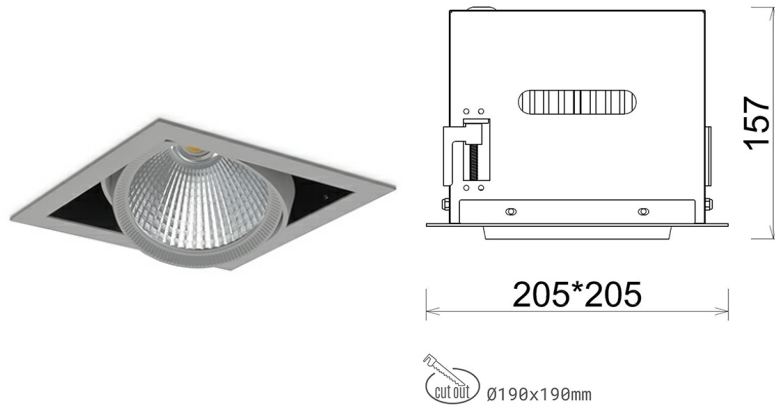

DOWNLIGHT CYGNUS Z1 930 10W 30° GREY | ON/OFF

Article number: N214-K0001-RF930-H8-H30-ZC01_250-S6-###

LED	COB
Light colour	3000 [K]
CRI	90
Led chip flux	1152 [lm]
Luminous flux	921 [lm]
System power	10 [W]
Luminaire Efficiency	92 [lm/W]
Beam angle	30°
Controller	ON/OFF
MacAdam	3 SDCM

Downlight LED

LED downlight for drop ceiling installation. Aluminium housing. Available in white and black. Any RAL palette colour available on enquiry. Housing enables adjustment in two axis planes. Glass cover included. Reflector beams available: 15°, 30°, 45° and 60°. Maximum power is 37W

LUMINAIRE

Weight	2,05 [kg]
Protection rating IP , IK , class	IP 20, IK 3,
Luminaire colour	GREY
Cover	Glass
Operating voltage	220-240V 50-60Hz

Note: All data are typical values. Tolerance of measurements +/-10% System features may change with product improvements due to technical advances.