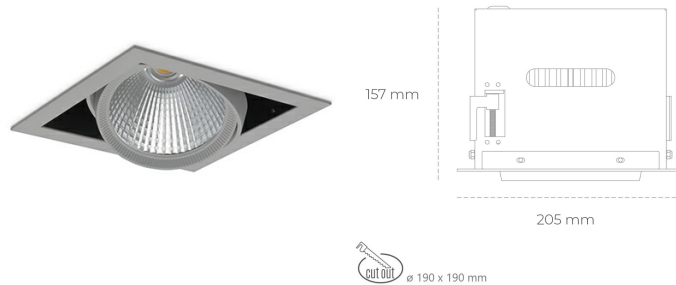

DOWNLIGHT CYGNUS Z1 930 37W 15° GREY | ON/OFF

Article number: N214-K0001-RF930-H8-H15-ZC03_950-S6-###

LED	COB
Light colour	3000 [K]
CRI	90
Led chip flux	4380 [lm]
Luminous flux	3504 [lm]
System power	37 [W]
Luminaire Efficiency	95 [lm/W]
Beam angle	15°
Controller	ON/OFF
MacAdam	3 SDCM

Downlight LED

LED downlight for drop ceiling installation. Aluminium housing. Available in white and black. Any RAL palette colour available on enquiry. Housing enables adjustment in two axis planes. Glass cover included. Reflector beams available: 15°, 30°, 45° and 60°. Maximum power is 37W

LUMINAIRE

Weight	2.05 [kg]
Protection rating IP , IK , class	IP 20, IK 3,
Luminaire colour	GREY
Cover	Glass
Operating voltage	220-240V 50-60Hz

Note: All data are typical values. Tolerance of measurements +/-10%
System features may change with product improvements due to technical advances.