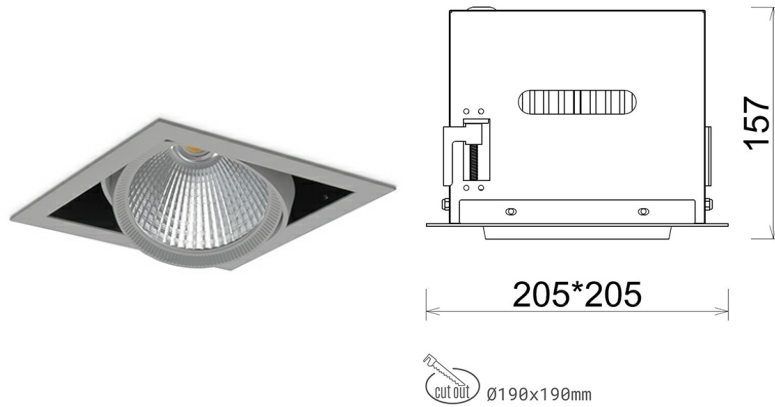

DOWNLIGHT CYGNUS Z1 927 35W 60° GREY | ON/OFF

Article number: N214-K0001-RF927-H8-H60-ZC03_900-S6-###

| | |
|----------------------|-----------|
| LED | COB |
| Light colour | 2700 [K] |
| CRI | 80 |
| Led chip flux | 4000 [lm] |
| Luminous flux | 3200 [lm] |
| System power | 35 [W] |
| Luminaire Efficiency | 91 [lm/W] |
| Beam angle | 60° |
| Controller | ON/OFF |
| MacAdam | 3 SDCM |

Downlight LED

LED downlight for drop ceiling installation. Aluminium housing. Available in white and black. Any RAL palette colour available on enquiry. Housing enables adjustment in two axis planes. Glass cover included. Reflector beams available: 15°, 30°, 45° and 60°. Maximum power is 37W

LUMINAIRE

| | |
|-----------------------------------|------------------|
| Weight | 2,05 [kg] |
| Protection rating IP , IK , class | IP 20, IK 3, |
| Luminaire colour | GREY |
| Cover | Glass |
| Operating voltage | 220-240V 50-60Hz |