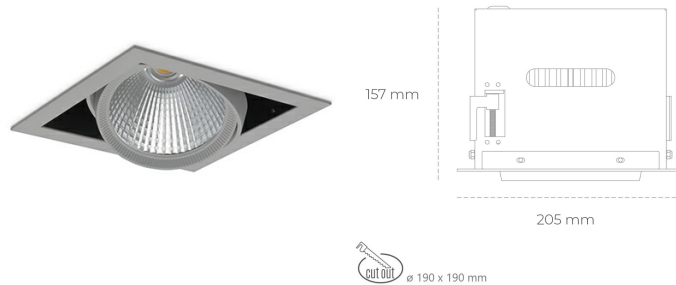

DOWNLIGHT CYGNUS Z1 927 27W 60° GREY | ON/OFF

Article number: N214-K0001-RF927-H8-H60-ZC02_700-S6-###

LED	COB
Light colour	2700 [K]
CRI	80
Led chip flux	3111 [lm]
Luminous flux	2488 [lm]
System power	27 [W]
Luminaire Efficiency	92 [lm/W]
Beam angle	60°
Controller	ON/OFF
MacAdam	3 SDCM

Downlight LED

LED downlight for drop ceiling installation. Aluminium housing. Available in white and black. Any RAL palette colour available on enquiry. Housing enables adjustment in two axis planes. Glass cover included. Reflector beams available: 15°, 30°, 45° and 60°. Maximum power is 37W

LUMINAIRE

Weight	2.05 [kg]
Protection rating IP , IK , class	IP 20, IK 3,
Luminaire colour	GREY
Cover	Glass
Operating voltage	220-240V 50-60Hz

Note: All data are typical values. Tolerance of measurements +/-10%
System features may change with product improvements due to technical advances.