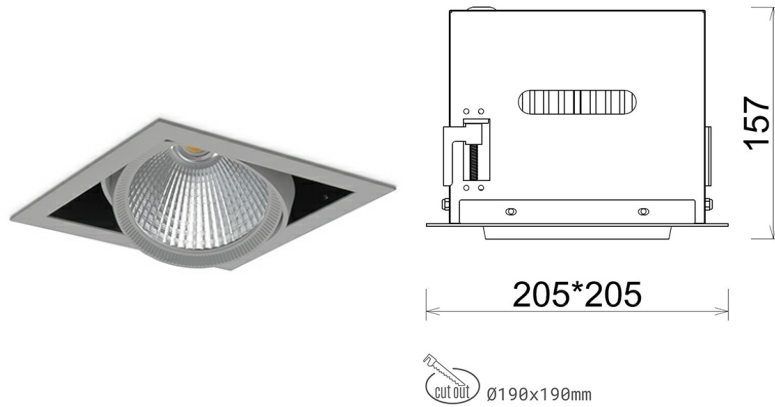

## DOWNLIGHT CYGNUS Z1 927 23W 60° GREY | ON/OFF

Article number: N214-K0001-RF927-H8-H60-ZC02\_600-S6-###

LED	COB
Light colour	2700 [K]
CRI	80
Led chip flux	2667 [lm]
Luminous flux	2133 [lm]
System power	23 [W]
Luminaire Efficiency	93 [lm/W]
Beam angle	60°
Controller	ON/OFF
MacAdam	3 SDCM

### Downlight LED

LED downlight for drop ceiling installation. Aluminium housing. Available in white and black. Any RAL palette colour available on enquiry. Housing enables adjustment in two axis planes. Glass cover included. Reflector beams available: 15°, 30°, 45° and 60°. Maximum power is 37W

### LUMINAIRE

Weight	2,05 [kg]
Protection rating IP , IK , class	IP 20, IK 3,
Luminaire colour	GREY
Cover	Glass
Operating voltage	220-240V 50-60Hz

Note: All data are typical values. Tolerance of measurements +/-10% System features may change with product improvements due to technical advances.