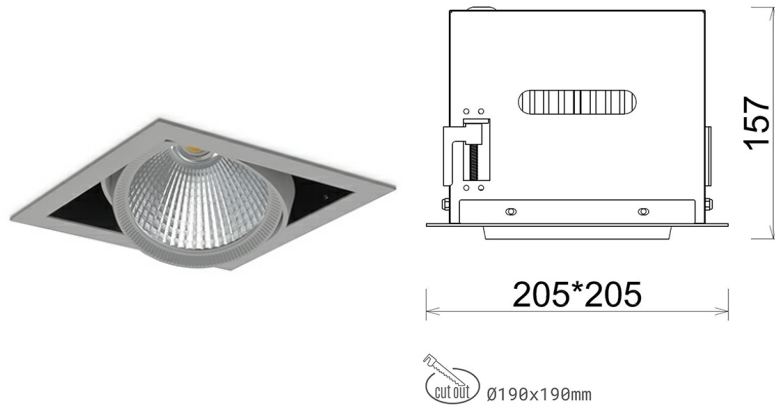

## DOWNLIGHT CYGNUS Z1 927 25W 45° GREY | ON/OFF

Article number: N214-K0001-RF927-H8-H45-ZC02\_650-S6-###

|                      |           |
|----------------------|-----------|
| LED                  | COB       |
| Light colour         | 2700 [K]  |
| CRI                  | 80        |
| Led chip flux        | 2888 [lm] |
| Luminous flux        | 2310 [lm] |
| System power         | 25 [W]    |
| Luminaire Efficiency | 92 [lm/W] |
| Beam angle           | 45°       |
| Controller           | ON/OFF    |
| MacAdam              | 3 SDCM    |

### Downlight LED

LED downlight for drop ceiling installation. Aluminium housing. Available in white and black. Any RAL palette colour available on enquiry. Housing enables adjustment in two axis planes. Glass cover included. Reflector beams available: 15°, 30°, 45° and 60°. Maximum power is 37W

### LUMINAIRE

|                                   |                  |
|-----------------------------------|------------------|
| Weight                            | 2,05 [kg]        |
| Protection rating IP , IK , class | IP 20, IK 3,     |
| Luminaire colour                  | GREY             |
| Cover                             | Glass            |
| Operating voltage                 | 220-240V 50-60Hz |