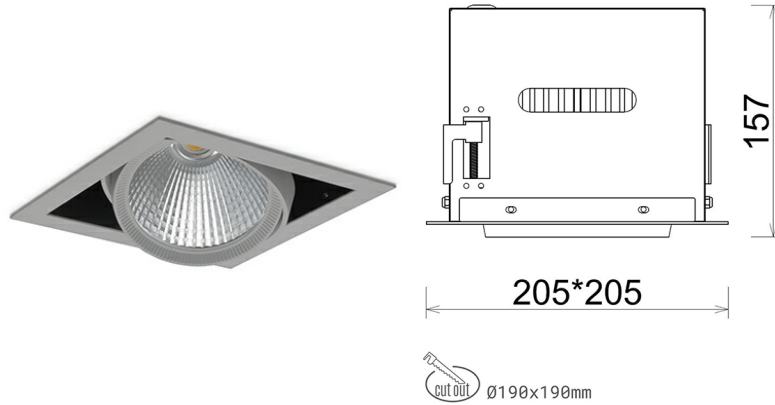

DOWNLIGHT CYGNUS Z1 927 37W 30° GREY | ON/OFF

LED	COB
Light colour	2700 [K] |
CRI	80
Led chip flux	4222 [lm]
Luminous flux	3377 [lm]
System power	37 [W]
Luminaire Efficiency	91 [lm/W]
Beam angle	30°
Controller	ON/OFF
MacAdam	3 SDCM

Downlight LED

LED downlight for drop ceiling installation. Aluminium housing. Available in white and black. Any RAL palette colour available on enquiry. Housing enables adjustment in two axis planes. Glass cover included. Reflector beams available: 15°, 30°, 45° and 60°. Maximum power is 37W

LUMINAIRE

Weight	2,05 [kg]
Protection rating IP , IK , class	IP 20, IK 3,
Luminaire colour	GREY
Cover	Glass
Operating voltage	220-240V 50-60Hz

Note: All data are typical values. Tolerance of measurements +/-10% System features may change with product improvements due to technical advances.

OPTIONS

RAL colours on inquiry, honeycomb louver on inquiry , Casambi on inquiry, DALI on inquiry, Phase-cut dimming on inquiry.

Generated: 16.07.2024

+48 32 388 80 00

www.cora.pl
cora@cora.pl

Street: Ignatza Hakuby 18
41-914 Bytom, Polska