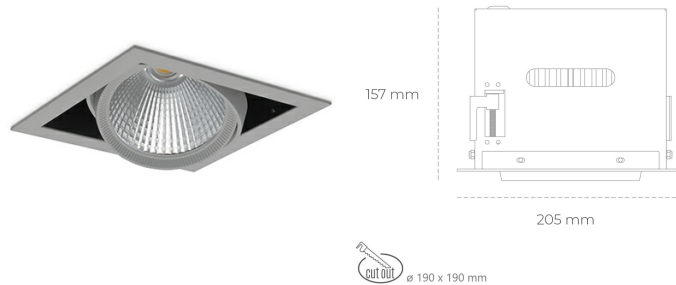

# DOWNLIGHT CYGNUS Z1 927 10W 15° GREY | ON/OFF

Article number: N214-K0001-RF927-H8-H15-ZC01\_250-S6-###

|                      |           |
|----------------------|-----------|
| LED                  | COB       |
| Light colour         | 2700 [K]  |
| CRI                  | 80        |
| Led chip flux        | 1111 [lm] |
| Luminous flux        | 888 [lm]  |
| System power         | 10 [W]    |
| Luminaire Efficiency | 89 [lm/W] |
| Beam angle           | 15°       |
| Controller           | ON/OFF    |
| MacAdam              | 3 SDCM    |

### Downlight LED

LED downlight for drop ceiling installation. Aluminium housing. Available in white and black. Any RAL palette colour available on enquiry. Housing enables adjustment in two axis planes. Glass cover included. Reflector beams available: 15°, 30°, 45° and 60°. Maximum power is 37W

### LUMINAIRE

|                                   |                  |
|-----------------------------------|------------------|
| Weight                            | 2.05 [kg]        |
| Protection rating IP , IK , class | IP 20, IK 3,     |
| Luminaire colour                  | GREY             |
| Cover                             | Glass            |
| Operating voltage                 | 220-240V 50-60Hz |