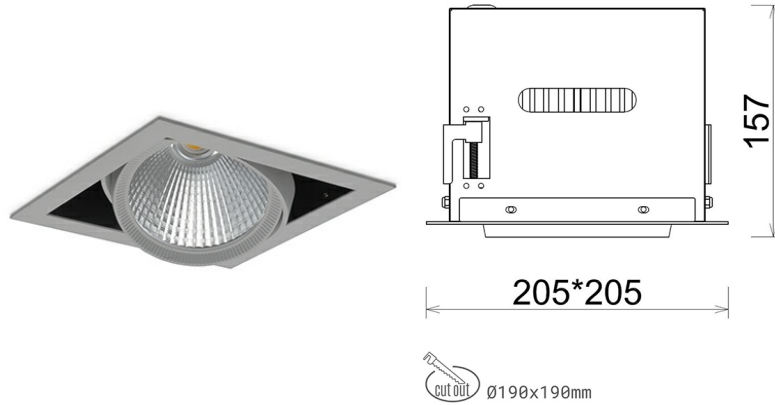

DOWNLIGHT CYGNUS Z1 850 35W 45° GREY | ON/OFF

LED	COB
Light colour	5000 [K] |
CRI	80
Led chip flux	5212 [lm]
Luminous flux	4169 [lm]
System power	35 [W]
Luminaire Efficiency	119 [lm/W]
Beam angle	45°
Controller	ON/OFF
MacAdam	3 SDCM

Downlight LED

LED downlight for drop ceiling installation. Aluminium housing. Available in white and black. Any RAL palette colour available on enquiry. Housing enables adjustment in two axis planes. Glass cover included. Reflector beams available: 15°, 30°, 45° and 60°. Maximum power is 37W

LUMINAIRE

Weight	2,05 [kg]
Protection rating IP , IK , class	IP 20, IK 3,
Luminaire colour	GREY
Cover	Glass
Operating voltage	220-240V 50-60Hz

Note: All data are typical values. Tolerance of measurements +/-10% System features may change with product improvements due to technical advances.

OPTIONS

RAL colours on inquiry, honeycomb louver on inquiry , Casambi on inquiry, DALI on inquiry, Phase-cut dimming on inquiry.

Generated: 16.07.2024

+48 32 388 80 00

www.cora.pl
cora@cora.pl

Street: Ignatza Hakuby 18
41-914 Bytom, Polska