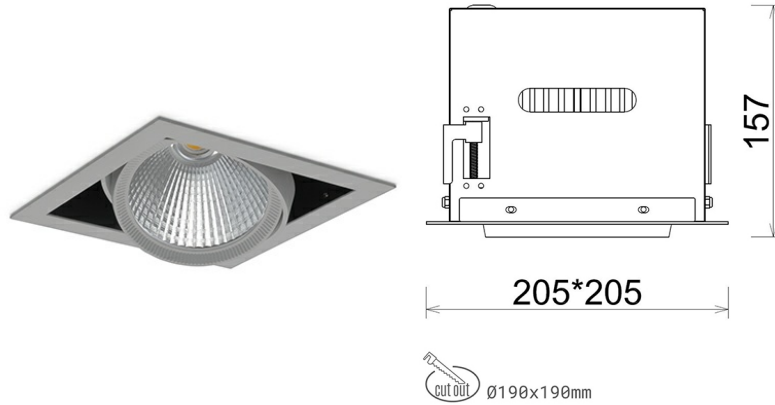

DOWNLIGHT CYGNUS Z1 850 31W 45° GREY | ON/OFF

LED	COB
Light colour	5000 [K] |
CRI	80
Led chip flux	4633 [lm]
Luminous flux	3706 [lm]
System power	31 [W]
Luminaire Efficiency	120 [lm/W]
Beam angle	45°
Controller	ON/OFF
MacAdam	3 SDCM

Downlight LED

LED downlight for drop ceiling installation. Aluminium housing. Available in white and black. Any RAL palette colour available on enquiry. Housing enables adjustment in two axis planes. Glass cover included. Reflector beams available: 15°, 30°, 45° and 60°. Maximum power is 37W

LUMINAIRE

Weight	2,05 [kg]
Protection rating IP , IK , class	IP 20, IK 3,
Luminaire colour	BLACK
Cover	Glass
Operating voltage	220-240V 50-60Hz

Note: All data are typical values. Tolerance of measurements +/-10% System features may change with product improvements due to technical advances.

OPTIONS

RAL colours on inquiry, honeycomb louver on inquiry , Casambi on inquiry, DALI on inquiry, Phase-cut dimming on inquiry.

Generated: 17.09.2024

+48 32 388 80 00

www.cora.pl
cora@cora.pl

Street: Ignatza Hakuby 18
41-914 Bytom, Polska