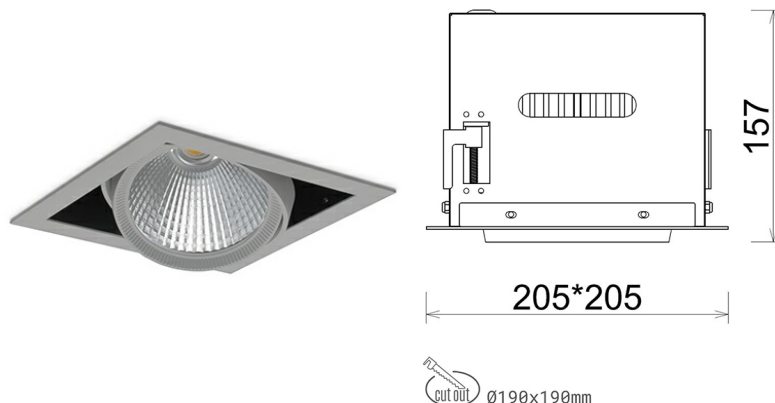

DOWNLIGHT CYGNUS Z1 850 27W 30° GREY | ON/OFF

LED	COB
Light colour	5000 [K] |
CRI	80
Led chip flux	4053 [lm]
Luminous flux	3242 [lm]
System power	27 [W]
Luminaire Efficiency	120 [lm/W]
Beam angle	30°
Controller	ON/OFF
MacAdam	3 SDCM

Downlight LED

LED downlight for drop ceiling installation. Aluminium housing. Available in white and black. Any RAL palette colour available on enquiry. Housing enables adjustment in two axis planes. Glass cover included. Reflector beams available: 15°, 30°, 45° and 60°. Maximum power is 37W

LUMINAIRE

Weight	2,05 [kg]
Protection rating IP , IK , class	IP 20, IK 3,
Luminaire colour	GREY
Cover	Glass
Operating voltage	220-240V 50-60Hz

Note: All data are typical values. Tolerance of measurements +/-10% System features may change with product improvements due to technical advances.

OPTIONS

RAL colours on inquiry, honeycomb louver on inquiry , Casambi on inquiry, DALI on inquiry, Phase-cut dimming on inquiry.

Generated: 16.07.2024

+48 32 388 80 00

www.cora.pl
cora@cora.pl

Street: Ignatza Hakuby 18
41-914 Bytom, Polska