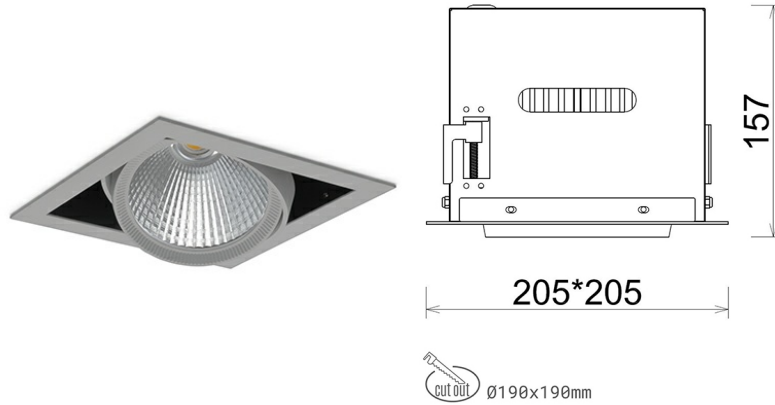

DOWNLIGHT CYGNUS Z1 850 10W 30° GREY | ON/OFF

LED	COB
Light colour	5000 [K] |
CRI	80
Led chip flux	1447 [lm]
Luminous flux	1157 [lm]
System power	10 [W]
Luminaire Efficiency	116 [lm/W]
Beam angle	30°
Controller	ON/OFF
MacAdam	3 SDCM

Downlight LED

LED downlight for drop ceiling installation. Aluminium housing. Available in white and black. Any RAL palette colour available on enquiry. Housing enables adjustment in two axis planes. Glass cover included. Reflector beams available: 15°, 30°, 45° and 60°. Maximum power is 37W

LUMINAIRE

Weight	2,05 [kg]
Protection rating IP , IK , class	IP 20, IK 3,
Luminaire colour	GREY
Cover	Glass
Operating voltage	220-240V 50-60Hz

Note: All data are typical values. Tolerance of measurements +/-10% System features may change with product improvements due to technical advances.

OPTIONS

RAL colours on inquiry, honeycomb louver on inquiry , Casambi on inquiry, DALI on inquiry, Phase-cut dimming on inquiry.

Generated: 26.06.2024

+48 32 388 80 00

www.cora.pl
cora@cora.pl

Street: Ignatza Hakuby 18
41-914 Bytom, Polska