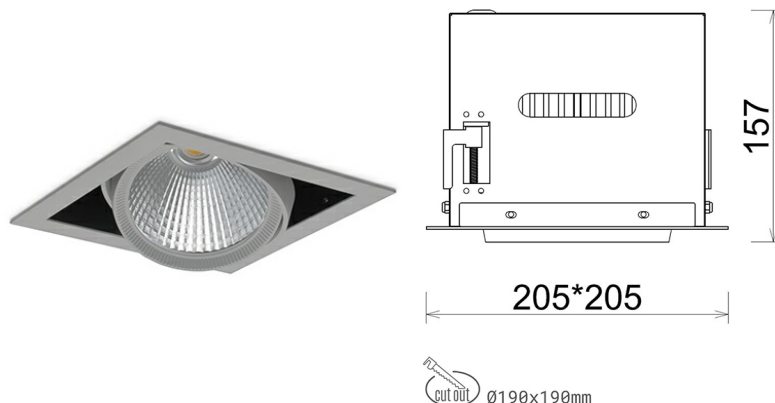

DOWNLIGHT CYGNUS Z1 840 37W 60° GREY | ON/OFF

LED	COB
Light colour	4000 [K] |
CRI	80
Led chip flux	5394 [lm]
Luminous flux	4315 [lm]
System power	37 [W]
Luminaire Efficiency	117 [lm/W]
Beam angle	60°
Controller	ON/OFF
MacAdam	3 SDCM

Downlight LED

LED downlight for drop ceiling installation. Aluminium housing. Available in white and black. Any RAL palette colour available on enquiry. Housing enables adjustment in two axis planes. Glass cover included. Reflector beams available: 15°, 30°, 45° and 60°. Maximum power is 37W

LUMINAIRE

Weight	2,05 [kg]
Protection rating IP , IK , class	IP 20, IK 3,
Luminaire colour	GREY
Cover	Glass
Operating voltage	220-240V 50-60Hz

Note: All data are typical values. Tolerance of measurements +/-10% System features may change with product improvements due to technical advances.

OPTIONS

RAL colours on inquiry, honeycomb louver on inquiry , Casambi on inquiry, DALI on inquiry, Phase-cut dimming on inquiry.

Generated: 26.06.2024

+48 32 388 80 00

www.cora.pl
cora@cora.pl

Street: Ignatza Hakuby 18
41-914 Bytom, Polska