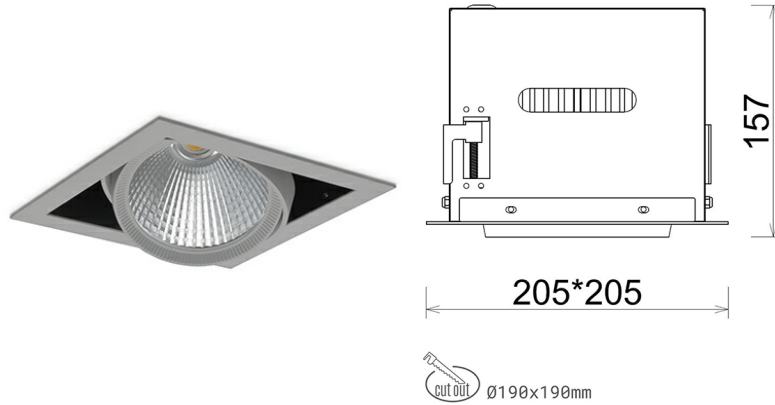

DOWNLIGHT CYGNUS Z1 840 31W 60° GREY | ON/OFF

LED	COB
Light colour	4000 [K] |
CRI	80
Led chip flux	4542 [lm]
Luminous flux	3633 [lm]
System power	31 [W]
Luminaire Efficiency	117 [lm/W]
Beam angle	60°
Controller	ON/OFF
MacAdam	3 SDCM

Downlight LED

LED downlight for drop ceiling installation. Aluminium housing. Available in white and black. Any RAL palette colour available on enquiry. Housing enables adjustment in two axis planes. Glass cover included. Reflector beams available: 15°, 30°, 45° and 60°. Maximum power is 37W

LUMINAIRE

Weight	2,05 [kg]
Protection rating IP , IK , class	IP 20, IK 3,
Luminaire colour	GREY
Cover	Glass
Operating voltage	220-240V 50-60Hz

Note: All data are typical values. Tolerance of measurements +/-10% System features may change with product improvements due to technical advances.

OPTIONS

RAL colours on inquiry, honeycomb louver on inquiry , Casambi on inquiry, DALI on inquiry, Phase-cut dimming on inquiry.

Generated: 16.07.2024

+48 32 388 80 00

www.cora.pl
cora@cora.pl

Street: Ignatza Hakuby 18
41-914 Bytom, Polska