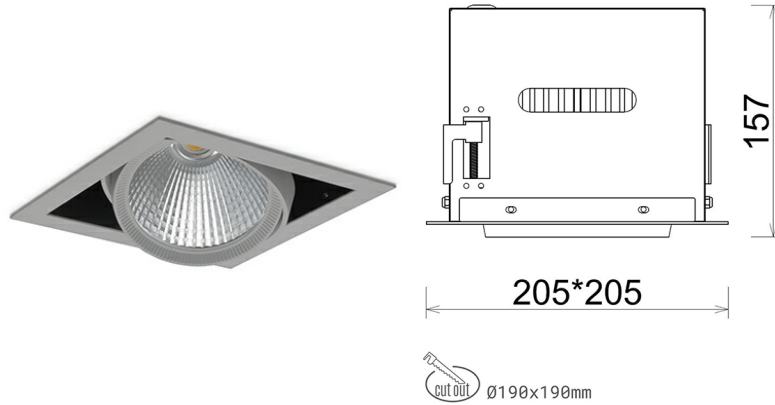

DOWNLIGHT CYGNUS Z1 840 23W 60° GREY | ON/OFF

LED	COB
Light colour	4000 [K] |
CRI	80
Led chip flux	3407 [lm]
Luminous flux	2725 [lm]
System power	23 [W]
Luminaire Efficiency	118 [lm/W]
Beam angle	60°
Controller	ON/OFF
MacAdam	3 SDCM

Downlight LED

LED downlight for drop ceiling installation. Aluminium housing. Available in white and black. Any RAL palette colour available on enquiry. Housing enables adjustment in two axis planes. Glass cover included. Reflector beams available: 15°, 30°, 45° and 60°. Maximum power is 37W

LUMINAIRE

Weight	2,05 [kg]
Protection rating IP , IK , class	IP 20, IK 3,
Luminaire colour	GREY
Cover	Glass
Operating voltage	220-240V 50-60Hz

Note: All data are typical values. Tolerance of measurements +/-10% System features may change with product improvements due to technical advances.

OPTIONS

RAL colours on inquiry, honeycomb louver on inquiry , Casambi on inquiry, DALI on inquiry, Phase-cut dimming on inquiry.

Generated: 16.07.2024

+48 32 388 80 00

www.cora.pl
cora@cora.pl

Street: Ignatza Hakuby 18
41-914 Bytom, Polska