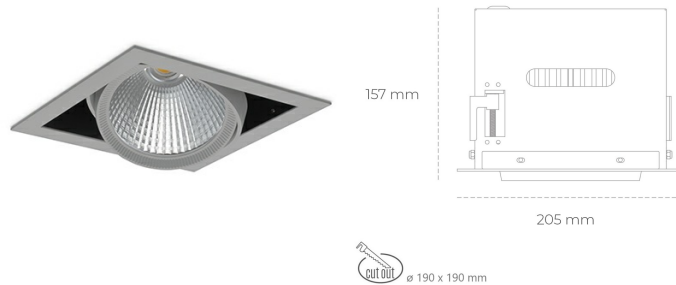

DOWNLIGHT CYGNUS Z1 840 19W 60° GREY | ON/OFF

Article number: N214-K0001-RF840-H8-H60-ZC01_500-S6-###

LED	COB
Light colour	4000 [K]
CRI	80
Led chip flux	2839 [lm]
Luminous flux	2271 [lm]
System power	19 [W]
Luminaire Efficiency	120 [lm/W]
Beam angle	60°
Controller	ON/OFF
MacAdam	3 SDCM

Downlight LED

LED downlight for drop ceiling installation. Aluminium housing. Available in white and black. Any RAL palette colour available on enquiry. Housing enables adjustment in two axis planes. Glass cover included. Reflector beams available: 15°, 30°, 45° and 60°. Maximum power is 37W

LUMINAIRE

Weight	2.05 [kg]
Protection rating IP , IK , class	IP 20, IK 3,
Luminaire colour	GREY
Cover	Glass
Operating voltage	220-240V 50-60Hz

Note: All data are typical values. Tolerance of measurements +/-10%
System features may change with product improvements due to technical advances.