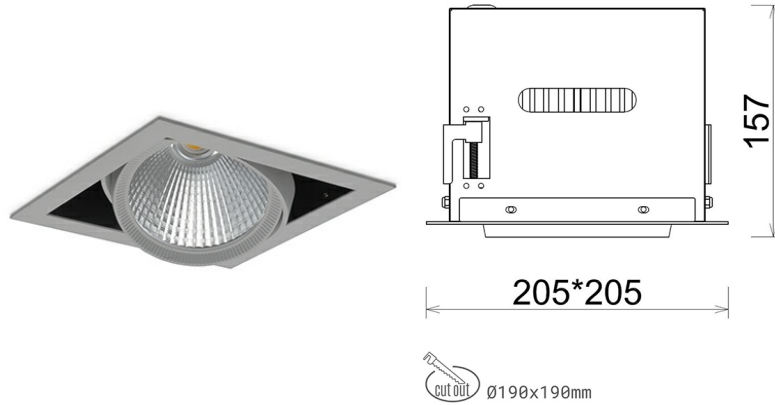

DOWNLIGHT CYGNUS Z1 840 35W 45° GREY | ON/OFF

LED	COB
Light colour	4000 [K] |
CRI	80
Led chip flux	5110 [lm]
Luminous flux	4088 [lm]
System power	35 [W]
Luminaire Efficiency	117 [lm/W]
Beam angle	45°
Controller	ON/OFF
MacAdam	3 SDCM

Downlight LED

LED downlight for drop ceiling installation. Aluminium housing. Available in white and black. Any RAL palette colour available on enquiry. Housing enables adjustment in two axis planes. Glass cover included. Reflector beams available: 15°, 30°, 45° and 60°. Maximum power is 37W

LUMINAIRE

Weight	2,05 [kg]
Protection rating IP , IK , class	IP 20, IK 3,
Luminaire colour	GREY
Cover	Glass
Operating voltage	220-240V 50-60Hz

Note: All data are typical values. Tolerance of measurements +/-10% System features may change with product improvements due to technical advances.

OPTIONS

RAL colours on inquiry, honeycomb louver on inquiry , Casambi on inquiry, DALI on inquiry, Phase-cut dimming on inquiry.

Generated: 16.07.2024

+48 32 388 80 00

www.cora.pl
cora@cora.pl

Street: Ignatza Hakuby 18
41-914 Bytom, Polska