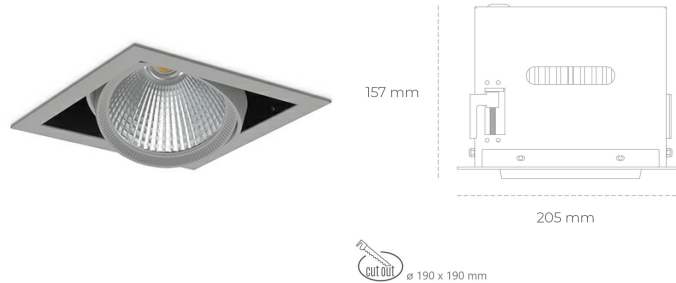

# DOWNLIGHT CYGNUS Z1 840 23W 30° GREY | ON/OFF

Article number: N214-K0001-RF840-H8-H30-ZC02\_600-S6-###

LED	COB
Light colour	4000 [K]
CRI	80
Led chip flux	3407 [lm]
Luminous flux	2725 [lm]
System power	23 [W]
Luminaire Efficiency	118 [lm/W]
Beam angle	30°
Controller	ON/OFF
MacAdam	3 SDCM

### Downlight LED

LED downlight for drop ceiling installation. Aluminium housing. Available in white and black. Any RAL palette colour available on enquiry. Housing enables adjustment in two axis planes. Glass cover included. Reflector beams available: 15°, 30°, 45° and 60°. Maximum power is 37W

### LUMINAIRE

Weight	2.05 [kg]
Protection rating IP , IK , class	IP 20, IK 3,
Luminaire colour	GREY
Cover	Glass
Operating voltage	220-240V 50-60Hz

Note: All data are typical values. Tolerance of measurements +/-10%  
System features may change with product improvements due to technical advances.