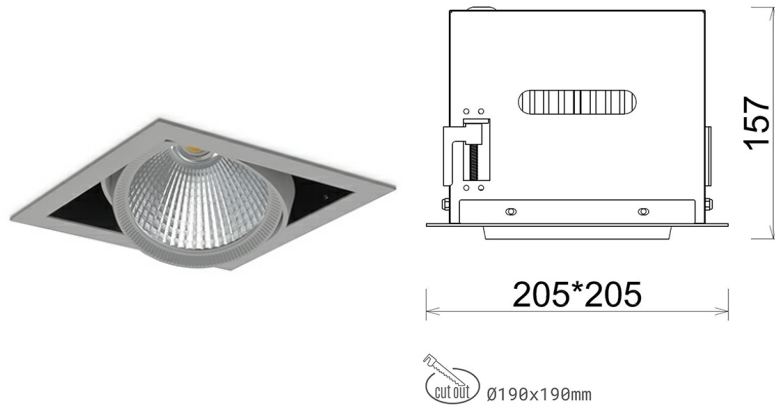

DOWNLIGHT CYGNUS Z1 840 35W 15° GREY | ON/OFF

Article number: N214-K0001-RF840-H8-H15-ZC03_900-S6-###

LED	COB
Light colour	4000 [K]
CRI	80
Led chip flux	5110 [lm]
Luminous flux	4088 [lm]
System power	35 [W]
Luminaire Efficiency	117 [lm/W]
Beam angle	15°
Controller	ON/OFF
MacAdam	3 SDCM

Downlight LED

LED downlight for drop ceiling installation. Aluminium housing. Available in white and black. Any RAL palette colour available on enquiry. Housing enables adjustment in two axis planes. Glass cover included. Reflector beams available: 15°, 30°, 45° and 60°. Maximum power is 37W

LUMINAIRE

Weight	2,05 [kg]
Protection rating IP , IK , class	IP 20, IK 3,
Luminaire colour	GREY
Cover	Glass
Operating voltage	220-240V 50-60Hz

Note: All data are typical values. Tolerance of measurements +/-10% System features may change with product improvements due to technical advances.