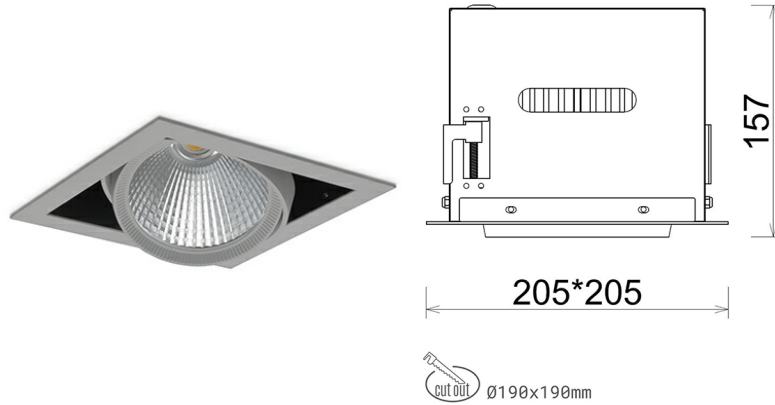

DOWNLIGHT CYGNUS Z1 835 37W 60° GREY | ON/OFF

LED	COB
Light colour	3500 [K] |
CRI	80
Led chip flux	5288 [lm]
Luminous flux	4230 [lm]
System power	37 [W]
Luminaire Efficiency	114 [lm/W]
Beam angle	60°
Controller	ON/OFF
MacAdam	3 SDCM

Downlight LED

LED downlight for drop ceiling installation. Aluminium housing. Available in white and black. Any RAL palette colour available on enquiry. Housing enables adjustment in two axis planes. Glass cover included. Reflector beams available: 15°, 30°, 45° and 60°. Maximum power is 37W

LUMINAIRE

Weight	2,05 [kg]
Protection rating IP , IK , class	IP 20, IK 3,
Luminaire colour	GREY
Cover	Glass
Operating voltage	220-240V 50-60Hz

Note: All data are typical values. Tolerance of measurements +/-10% System features may change with product improvements due to technical advances.

OPTIONS

RAL colours on inquiry, honeycomb louver on inquiry , Casambi on inquiry, DALI on inquiry, Phase-cut dimming on inquiry.

Generated: 16.07.2024

+48 32 388 80 00

www.cora.pl
cora@cora.pl

Street: Ignatza Hakuby 18
41-914 Bytom, Polska