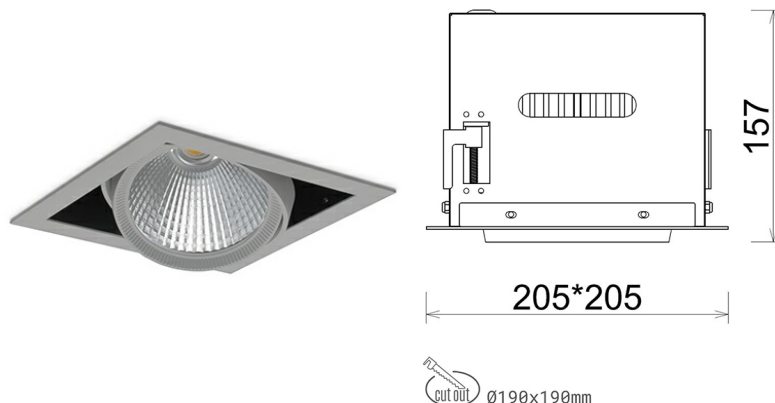

DOWNLIGHT CYGNUS Z1 835 23W 45° GREY | ON/OFF

LED	COB
Light colour	3500 [K] |
CRI	80
Led chip flux	3340 [lm]
Luminous flux	2672 [lm]
System power	23 [W]
Luminaire Efficiency	116 [lm/W]
Beam angle	45°
Controller	ON/OFF
MacAdam	3 SDCM

Downlight LED

LED downlight for drop ceiling installation. Aluminium housing. Available in white and black. Any RAL palette colour available on enquiry. Housing enables adjustment in two axis planes. Glass cover included. Reflector beams available: 15°, 30°, 45° and 60°. Maximum power is 37W

LUMINAIRE

Weight	2,05 [kg]
Protection rating IP , IK , class	IP 20, IK 3,
Luminaire colour	GREY
Cover	Glass
Operating voltage	220-240V 50-60Hz

Note: All data are typical values. Tolerance of measurements +/-10% System features may change with product improvements due to technical advances.

OPTIONS

RAL colours on inquiry, honeycomb louver on inquiry , Casambi on inquiry, DALI on inquiry, Phase-cut dimming on inquiry.

Generated: 26.06.2024

+48 32 388 80 00

www.cora.pl
cora@cora.pl

Street: Ignatza Hakuby 18
41-914 Bytom, Polska