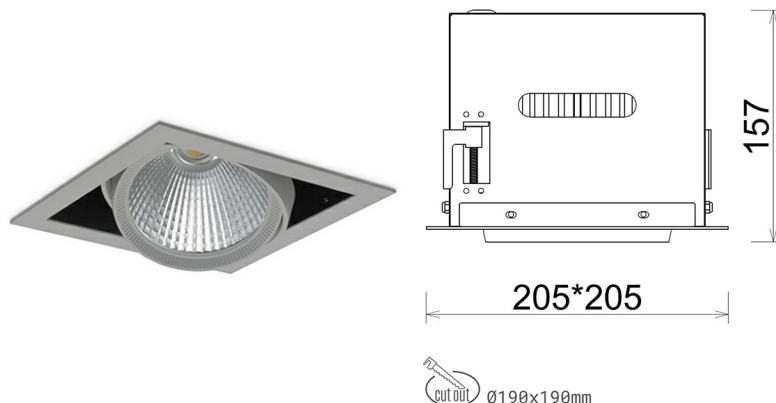

DOWNLIGHT CYGNUS Z1 835 35W 15° GREY | ON/OFF

LED	COB
Light colour	3500 [K] |
CRI	80
Led chip flux	5010 [lm]
Luminous flux	4008 [lm]
System power	35 [W]
Luminaire Efficiency	115 [lm/W]
Beam angle	15°
Controller	ON/OFF
MacAdam	3 SDCM

Downlight LED

LED downlight for drop ceiling installation. Aluminium housing. Available in white and black. Any RAL palette colour available on enquiry. Housing enables adjustment in two axis planes. Glass cover included. Reflector beams available: 15°, 30°, 45° and 60°. Maximum power is 37W

LUMINAIRE

Weight	2,05 [kg]
Protection rating IP , IK , class	IP 20, IK 3,
Luminaire colour	GREY
Cover	Glass
Operating voltage	220-240V 50-60Hz

Note: All data are typical values. Tolerance of measurements +/-10% System features may change with product improvements due to technical advances.

OPTIONS

RAL colours on inquiry, honeycomb louver on inquiry , Casambi on inquiry, DALI on inquiry, Phase-cut dimming on inquiry.

Generated: 26.06.2024

+48 32 388 80 00

www.cora.pl
cora@cora.pl

Street: Ignatza Hakuby 18
41-914 Bytom, Polska