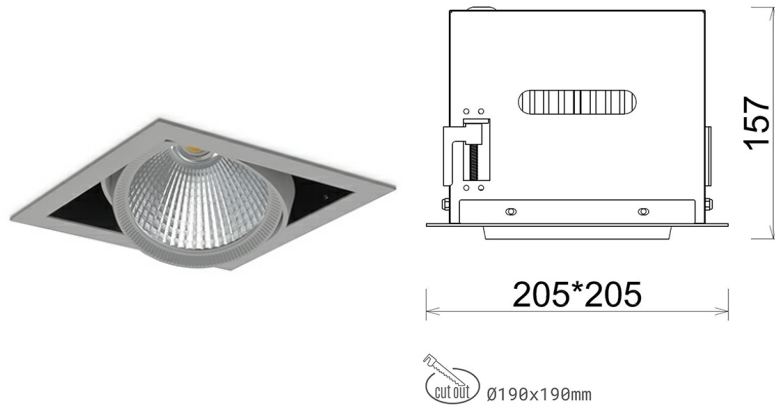

DOWNLIGHT CYGNUS Z1 830 31W 30° GREY | ON/OFF

Article number: N214-K0001-RF830-H8-H30-ZC03_800-S6-###

LED	COB
Light colour	3000 [K]
CRI	80
Led chip flux	4355 [lm]
Luminous flux	3484 [lm]
System power	31 [W]
Luminaire Efficiency	112 [lm/W]
Beam angle	30°
Controller	ON/OFF
MacAdam	3 SDCM

Downlight LED

LED downlight for drop ceiling installation. Aluminium housing. Available in white and black. Any RAL palette colour available on enquiry. Housing enables adjustment in two axis planes. Glass cover included. Reflector beams available: 15°, 30°, 45° and 60°. Maximum power is 37W

LUMINAIRE

Weight	2,05 [kg]
Protection rating IP , IK , class	IP 20, IK 3,
Luminaire colour	BLACK
Cover	Glass
Operating voltage	220-240V 50-60Hz

Note: All data are typical values. Tolerance of measurements +/-10% System features may change with product improvements due to technical advances.