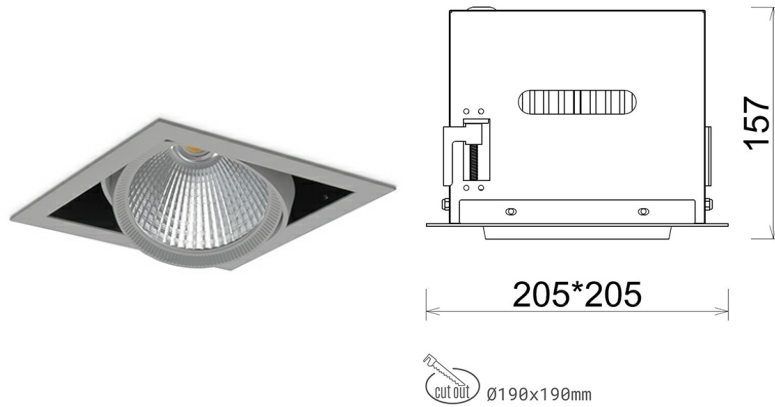

DOWNLIGHT CYGNUS Z1 830 23W 15° GREY | ON/OFF

Article number: N214-K0001-RF830-H8-H15-ZC02_600-S6-###

LED	COB
Light colour	3000 [K]
CRI	80
Led chip flux	3266 [lm]
Luminous flux	2612 [lm]
System power	23 [W]
Luminaire Efficiency	114 [lm/W]
Beam angle	15°
Controller	ON/OFF
MacAdam	3 SDCM

Downlight LED

LED downlight for drop ceiling installation. Aluminium housing. Available in white and black. Any RAL palette colour available on enquiry. Housing enables adjustment in two axis planes. Glass cover included. Reflector beams available: 15°, 30°, 45° and 60°. Maximum power is 37W

LUMINAIRE

Weight	2,05 [kg]
Protection rating IP , IK , class	IP 20, IK 3,
Luminaire colour	GREY
Cover	Glass
Operating voltage	220-240V 50-60Hz

Note: All data are typical values. Tolerance of measurements +/-10% System features may change with product improvements due to technical advances.