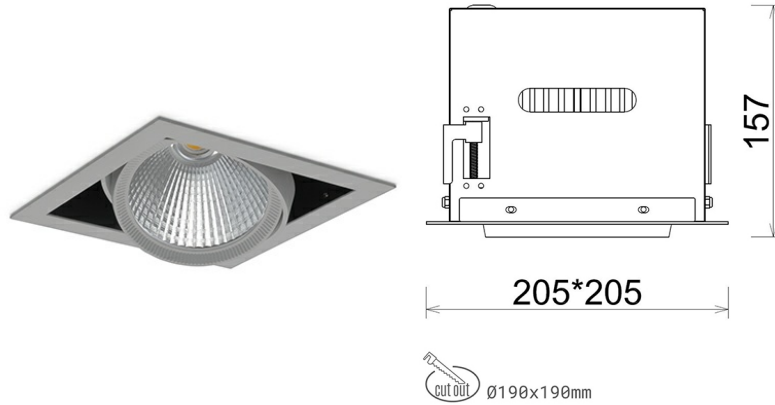

DOWNLIGHT CYGNUS Z1 827 13W 60° GREY | ON/OFF

LED	COB
Light colour	2700 [K] |
CRI	80
Led chip flux	1886 [lm]
Luminous flux	1508 [lm]
System power	13 [W]
Luminaire Efficiency	116 [lm/W]
Beam angle	60°
Controller	ON/OFF
MacAdam	3 SDCM

Downlight LED

LED downlight for drop ceiling installation. Aluminium housing. Available in white and black. Any RAL palette colour available on enquiry. Housing enables adjustment in two axis planes. Glass cover included. Reflector beams available: 15°, 30°, 45° and 60°. Maximum power is 37W

LUMINAIRE

Weight	2,05 [kg]
Protection rating IP , IK , class	IP 20, IK 3,
Luminaire colour	GREY
Cover	Glass
Operating voltage	220-240V 50-60Hz

Note: All data are typical values. Tolerance of measurements +/-10% System features may change with product improvements due to technical advances.

OPTIONS

RAL colours on inquiry, honeycomb louver on inquiry , Casambi on inquiry, DALI on inquiry, Phase-cut dimming on inquiry.

Generated: 16.07.2024

+48 32 388 80 00

www.cora.pl
cora@cora.pl

Street: Ignatza Hakuby 18
41-914 Bytom, Polska