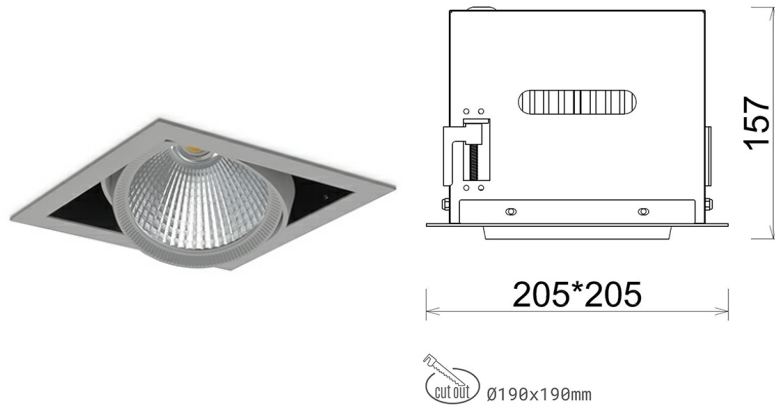

DOWNLIGHT CYGNUS Z1 827 13W 45° GREY | ON/OFF

LED	COB
Light colour	2700 [K] |
CRI	80
Led chip flux	1886 [lm]
Luminous flux	1508 [lm]
System power	13 [W]
Luminaire Efficiency	116 [lm/W]
Beam angle	45°
Controller	ON/OFF
MacAdam	3 SDCM

Downlight LED

LED downlight for drop ceiling installation. Aluminium housing. Available in white and black. Any RAL palette colour available on enquiry. Housing enables adjustment in two axis planes. Glass cover included. Reflector beams available: 15°, 30°, 45° and 60°. Maximum power is 37W

LUMINAIRE

Weight	2,05 [kg]
Protection rating IP , IK , class	IP 20, IK 3,
Luminaire colour	GREY
Cover	Glass
Operating voltage	220-240V 50-60Hz

Note: All data are typical values. Tolerance of measurements +/-10% System features may change with product improvements due to technical advances.

OPTIONS

RAL colours on inquiry, honeycomb louver on inquiry , Casambi on inquiry, DALI on inquiry, Phase-cut dimming on inquiry.

Generated: 26.06.2024

+48 32 388 80 00

www.cora.pl
cora@cora.pl

Street: Ignatza Hakuby 18
41-914 Bytom, Polska