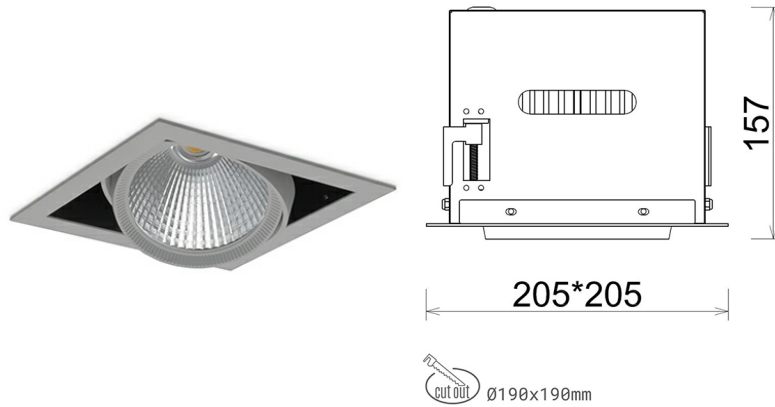

DOWNLIGHT CYGNUS Z1 827 10W 45° GREY | ON/OFF

Article number: N214-K0001-RF827-H8-H45-ZC01_250-S6-###

LED	COB
Light colour	2700 [K]
CRI	80
Led chip flux	1347 [lm]
Luminous flux	1077 [lm]
System power	10 [W]
Luminaire Efficiency	108 [lm/W]
Beam angle	45°
Controller	ON/OFF
MacAdam	3 SDCM

Downlight LED

LED downlight for drop ceiling installation. Aluminium housing. Available in white and black. Any RAL palette colour available on enquiry. Housing enables adjustment in two axis planes. Glass cover included. Reflector beams available: 15°, 30°, 45° and 60°. Maximum power is 37W

LUMINAIRE

Weight	2,05 [kg]
Protection rating IP , IK , class	IP 20, IK 3,
Luminaire colour	GREY
Cover	Glass
Operating voltage	220-240V 50-60Hz

Note: All data are typical values. Tolerance of measurements +/-10% System features may change with product improvements due to technical advances.