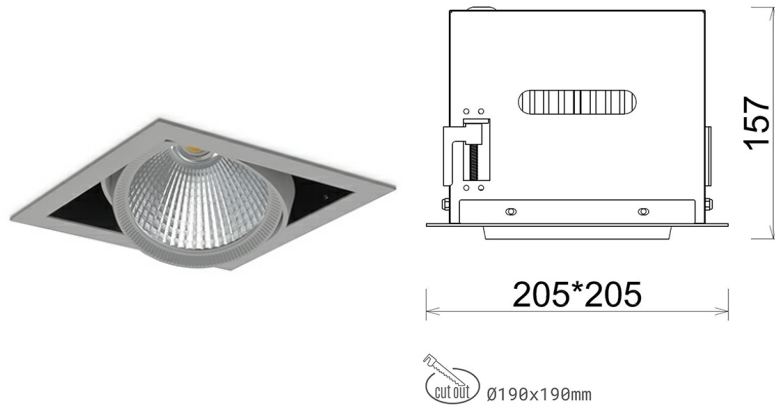

DOWNLIGHT CYGNUS Z1 827 13W 15° GREY | ON/OFF

Article number: N214-K0001-RF827-H8-H15-ZC01_350-S6-###

LED	COB
Light colour	2700 [K]
CRI	80
Led chip flux	1886 [lm]
Luminous flux	1508 [lm]
System power	13 [W]
Luminaire Efficiency	116 [lm/W]
Beam angle	15°
Controller	ON/OFF
MacAdam	3 SDCM

Downlight LED

LED downlight for drop ceiling installation. Aluminium housing. Available in white and black. Any RAL palette colour available on enquiry. Housing enables adjustment in two axis planes. Glass cover included. Reflector beams available: 15°, 30°, 45° and 60°. Maximum power is 37W

LUMINAIRE

Weight	2,05 [kg]
Protection rating IP , IK , class	IP 20, IK 3,
Luminaire colour	GREY
Cover	Glass
Operating voltage	220-240V 50-60Hz

Note: All data are typical values. Tolerance of measurements +/-10% System features may change with product improvements due to technical advances.