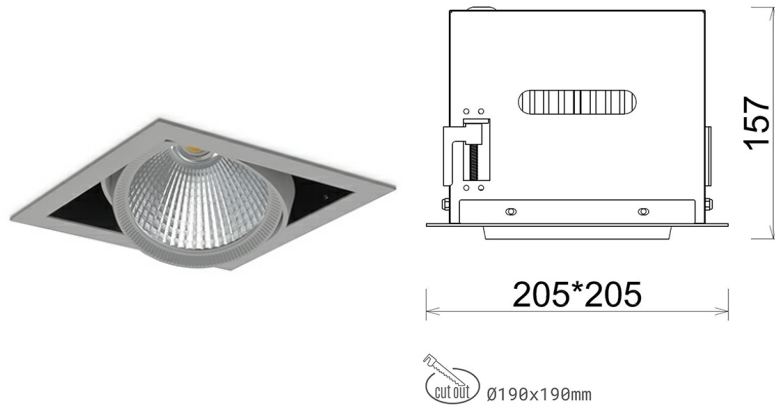

## DOWNLIGHT CYGNUS Z1 940 31W 45° GREY PREMIUM WHITE ON/OFF

Article number: N214-K0001-PW940-HA-H45-ZC03\_800-S6-###

LED	COB
Light colour	4000 [K] PREMIUM WHITE
CRI	90
Led chip flux	4097 [lm]
Luminous flux	3277 [lm]
System power	31 [W]
Luminaire Efficiency	106 [lm/W]
Beam angle	45°
Controller	ON/OFF
MacAdam	3 SDCM

### Downlight LED

LED downlight for drop ceiling installation. Aluminium housing. Available in white and black. Any RAL palette colour available on enquiry. Housing enables adjustment in two axis planes. Glass cover included. Reflector beams available: 15°, 30°, 45° and 60°. Maximum power is 37W

### LUMINAIRE

Weight	2,05 [kg]
Protection rating IP , IK , class	IP 20, IK 3,
Luminaire colour	GREY
Cover	Glass
Operating voltage	220-240V 50-60Hz

Note: All data are typical values. Tolerance of measurements +/-10% System features may change with product improvements due to technical advances.