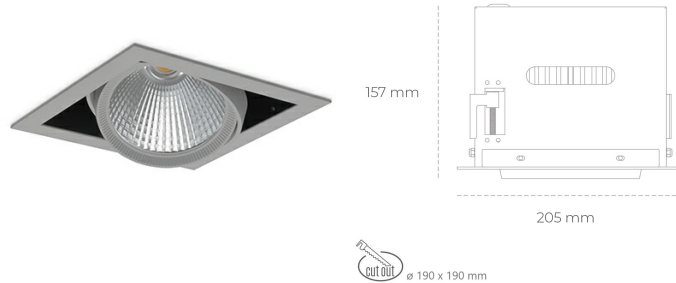

DOWNLIGHT CYGNUS Z1 940 14W 30° GREY PREMIUM WHITE ON/OFF

Article number: N214-K0001-PW940-HA-H30-ZC01_350-S6-###

LED	COB
Light colour	4000 [K] PREMIUM WHITE
CRI	
Led chip flux	90
Luminous flux	1887 [lm]
System power	1509 [lm]
Luminaire Efficiency	14 [W]
Beam angle	108 [lm/W]
Controller	30°
MacAdam	ON/OFF 3 SDCM

Downlight LED

LED downlight for drop ceiling installation. Aluminium housing. Available in white and black. Any RAL palette colour available on enquiry. Housing enables adjustment in two axis planes. Glass cover included. Reflector beams available: 15°, 30°, 45° and 60°. Maximum power is 37W

LUMINAIRE

Weight	2.05 [kg]
Protection rating IP , IK , class	IP 20, IK 3,
Luminaire colour	GREY
Cover	Glass
Operating voltage	220-240V 50-60Hz

Note: All data are typical values. Tolerance of measurements +/-10%. System features may change with product improvements due to technical advances.