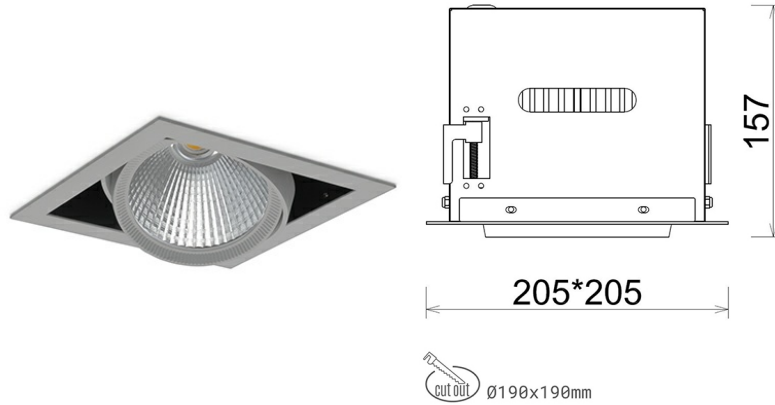

DOWNLIGHT CYGNUS Z1 930 31W 60° GREY PREMIUM COLOR ON/OFF

LED	COB
Light colour	3000 [K] PREMIUM COLOR
CRI	90
Led chip flux	3317 [lm]
Luminous flux	2653 [lm]
System power	31 [W]
Luminaire Efficiency	86 [lm/W]
Beam angle	60°
Controller	ON/OFF
MacAdam	3 SDCM

Downlight LED

LED downlight for drop ceiling installation. Aluminium housing. Available in white and black. Any RAL palette colour available on enquiry. Housing enables adjustment in two axis planes. Glass cover included. Reflector beams available: 15°, 30°, 45° and 60°. Maximum power is 37W

LUMINAIRE

Weight	2,05 [kg]
Protection rating IP , IK , class	IP 20, IK 3,
Luminaire colour	GREY
Cover	Glass
Operating voltage	220-240V 50-60Hz

Note: All data are typical values. Tolerance of measurements +/-10% System features may change with product improvements due to technical advances.

OPTIONS

RAL colours on inquiry, honeycomb louver on inquiry , Casambi on inquiry, DALI on inquiry, Phase-cut dimming on inquiry.

Generated: 16.07.2024

+48 32 388 80 00

www.cora.pl
cora@cora.pl

Street: Ignatza Hakuby 18
41-914 Bytom, Polska