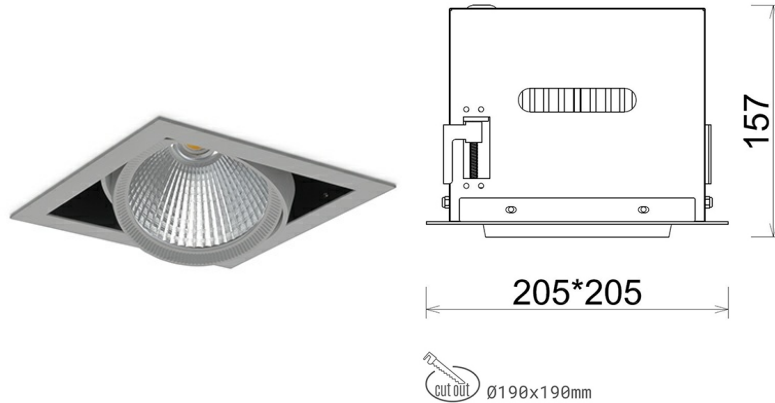

DOWNLIGHT CYGNUS Z1 930 25W 60° GREY PREMIUM COLOR ON/OFF

LED	COB
Light colour	3000 [K] PREMIUM COLOR
CRI	90
Led chip flux	2776 [lm]
Luminous flux	2220 [lm]
System power	25 [W]
Luminaire Efficiency	89 [lm/W]
Beam angle	60°
Controller	ON/OFF
MacAdam	3 SDCM

Downlight LED

LED downlight for drop ceiling installation. Aluminium housing. Available in white and black. Any RAL palette colour available on enquiry. Housing enables adjustment in two axis planes. Glass cover included. Reflector beams available: 15°, 30°, 45° and 60°. Maximum power is 37W

LUMINAIRE

Weight	2,05 [kg]
Protection rating IP , IK , class	IP 20, IK 3,
Luminaire colour	GREY
Cover	Glass
Operating voltage	220-240V 50-60Hz

Note: All data are typical values. Tolerance of measurements +/-10% System features may change with product improvements due to technical advances.

OPTIONS

RAL colours on inquiry, honeycomb louver on inquiry , Casambi on inquiry, DALI on inquiry, Phase-cut dimming on inquiry.

Generated: 16.07.2024

+48 32 388 80 00

www.cora.pl
cora@cora.pl

Street: Ignatza Hakuby 18
41-914 Bytom, Polska