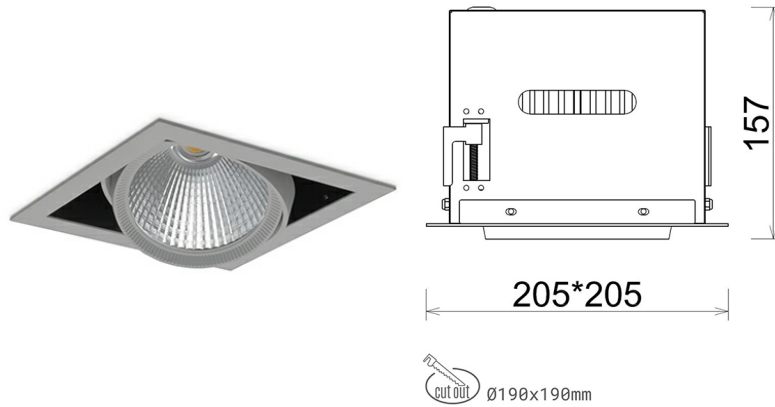

DOWNLIGHT CYGNUS Z1 930 21W 60° GREY PREMIUM COLOR ON/OFF

Article number: N214-K0001-PC930-HA-H60-ZC02_550-S6-###

LED	COB
Light colour	3000 [K] PREMIUM COLOR
CRI	90
Led chip flux	2396 [lm]
Luminous flux	1916 [lm]
System power	21 [W]
Luminaire Efficiency	91 [lm/W]
Beam angle	60°
Controller	ON/OFF
MacAdam	3 SDCM

Downlight LED

LED downlight for drop ceiling installation. Aluminium housing. Available in white and black. Any RAL palette colour available on enquiry. Housing enables adjustment in two axis planes. Glass cover included. Reflector beams available: 15°, 30°, 45° and 60°. Maximum power is 37W

LUMINAIRE

Weight	2,05 [kg]
Protection rating IP , IK , class	IP 20, IK 3,
Luminaire colour	GREY
Cover	Glass
Operating voltage	220-240V 50-60Hz

Note: All data are typical values. Tolerance of measurements +/-10% System features may change with product improvements due to technical advances.