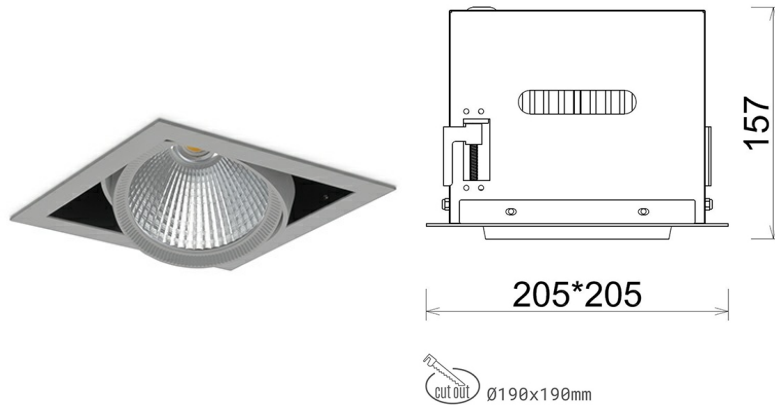

## DOWNLIGHT CYGNUS Z1 930 27W 15° GREY PREMIUM COLOR ON/OFF

Article number: N214-K0001-PC930-HA-H15-ZC02\_700-S6-###

LED	COB
Light colour	3000 [K] PREMIUM COLOR
CRI	90
Led chip flux	2960 [lm]
Luminous flux	2368 [lm]
System power	27 [W]
Luminaire Efficiency	88 [lm/W]
Beam angle	15°
Controller	ON/OFF
MacAdam	3 SDCM

### Downlight LED

LED downlight for drop ceiling installation. Aluminium housing. Available in white and black. Any RAL palette colour available on enquiry. Housing enables adjustment in two axis planes. Glass cover included. Reflector beams available: 15°, 30°, 45° and 60°. Maximum power is 37W

### LUMINAIRE

Weight	2,05 [kg]
Protection rating IP , IK , class	IP 20, IK 3,
Luminaire colour	GREY
Cover	Glass
Operating voltage	220-240V 50-60Hz

Note: All data are typical values. Tolerance of measurements +/-10% System features may change with product improvements due to technical advances.