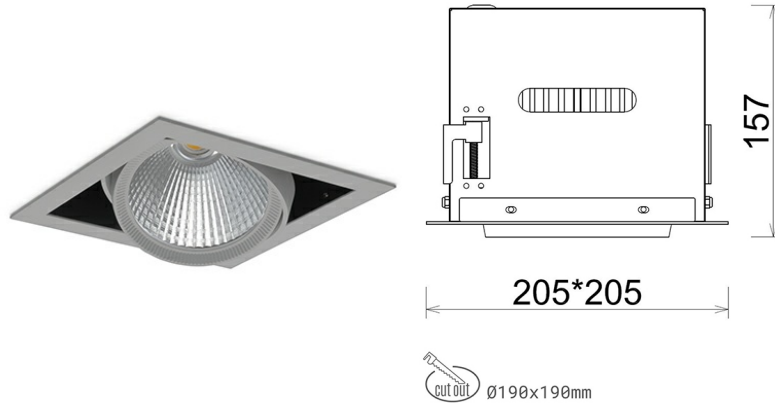

DOWNLIGHT CYGNUS Z1 930 19W 60° GREY CRI97 ON/OFF

LED	COB
Light colour	3000 [K] CRI97
CRI	90
Led chip flux	2199 [lm]
Luminous flux	1759 [lm]
System power	19 [W]
Luminaire Efficiency	93 [lm/W]
Beam angle	60°
Controller	ON/OFF
MacAdam	3 SDCM

Downlight LED

LED downlight for drop ceiling installation. Aluminium housing. Available in white and black. Any RAL palette colour available on enquiry. Housing enables adjustment in two axis planes. Glass cover included. Reflector beams available: 15°, 30°, 45° and 60°. Maximum power is 37W

LUMINAIRE

Weight	2,05 [kg]
Protection rating IP , IK , class	IP 20, IK 3,
Luminaire colour	GREY
Cover	Glass
Operating voltage	220-240V 50-60Hz

Note: All data are typical values. Tolerance of measurements +/-10% System features may change with product improvements due to technical advances.

OPTIONS

RAL colours on inquiry, honeycomb louver on inquiry , Casambi on inquiry, DALI on inquiry, Phase-cut dimming on inquiry.

Generated: 16.07.2024

+48 32 388 80 00

www.cora.pl
cora@cora.pl

Street: Ignatza Hakuby 18
41-914 Bytom, Polska