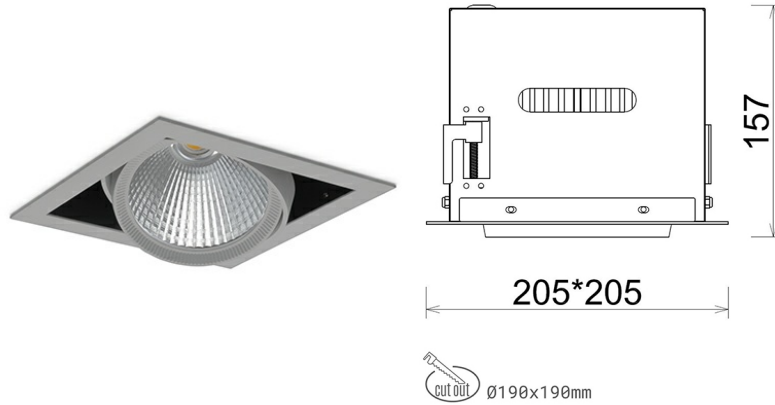

DOWNLIGHT CYGNUS Z1 930 27W 30° GREY CRI97 ON/OFF

LED	COB
Light colour	3000 [K] CRI97
CRI	90
Led chip flux	2990 [lm]
Luminous flux	2392 [lm]
System power	27 [W]
Luminaire Efficiency	89 [lm/W]
Beam angle	30°
Controller	ON/OFF
MacAdam	3 SDCM

Downlight LED

LED downlight for drop ceiling installation. Aluminium housing. Available in white and black. Any RAL palette colour available on enquiry. Housing enables adjustment in two axis planes. Glass cover included. Reflector beams available: 15°, 30°, 45° and 60°. Maximum power is 37W

LUMINAIRE

Weight	2,05 [kg]
Protection rating IP , IK , class	IP 20, IK 3,
Luminaire colour	GREY
Cover	Glass
Operating voltage	220-240V 50-60Hz

Note: All data are typical values. Tolerance of measurements +/-10% System features may change with product improvements due to technical advances.

OPTIONS

RAL colours on inquiry, honeycomb louver on inquiry , Casambi on inquiry, DALI on inquiry, Phase-cut dimming on inquiry.

Generated: 26.06.2024

+48 32 388 80 00

www.cora.pl
cora@cora.pl

Street: Ignatza Hakuby 18
41-914 Bytom, Polska