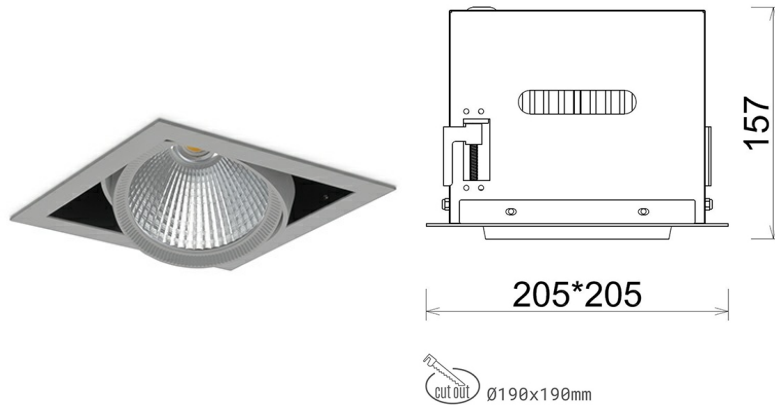

## DOWNLIGHT CYGNUS Z1 930 25W 30° GREY CRI97 ON/OFF

Article number: N214-K0001-HI930-H8-H30-ZC02\_650-S6-###

LED	COB
Light colour	3000 [K] CRI97
CRI	90
Led chip flux	2797 [lm]
Luminous flux	2237 [lm]
System power	25 [W]
Luminaire Efficiency	89 [lm/W]
Beam angle	30°
Controller	ON/OFF
MacAdam	3 SDCM

### Downlight LED

LED downlight for drop ceiling installation. Aluminium housing. Available in white and black. Any RAL palette colour available on enquiry. Housing enables adjustment in two axis planes. Glass cover included. Reflector beams available: 15°, 30°, 45° and 60°. Maximum power is 37W

### LUMINAIRE

Weight	2,05 [kg]
Protection rating IP , IK , class	IP 20, IK 3,
Luminaire colour	GREY
Cover	Glass
Operating voltage	220-240V 50-60Hz

Note: All data are typical values. Tolerance of measurements +/-10% System features may change with product improvements due to technical advances.