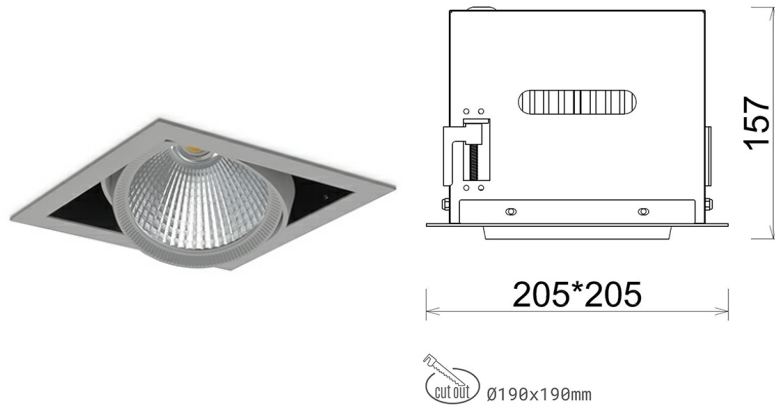

DOWNLIGHT CYGNUS Z1 930 23W 30° GREY CRI97 ON/OFF

LED	COB
Light colour	3000 [K] CRI97
CRI	90
Led chip flux	2601 [lm]
Luminous flux	2080 [lm]
System power	23 [W]
Luminaire Efficiency	90 [lm/W]
Beam angle	30°
Controller	ON/OFF
MacAdam	3 SDCM

Downlight LED

LED downlight for drop ceiling installation. Aluminium housing. Available in white and black. Any RAL palette colour available on enquiry. Housing enables adjustment in two axis planes. Glass cover included. Reflector beams available: 15°, 30°, 45° and 60°. Maximum power is 37W

LUMINAIRE

Weight	2,05 [kg]
Protection rating IP , IK , class	IP 20, IK 3,
Luminaire colour	GREY
Cover	Glass
Operating voltage	220-240V 50-60Hz

Note: All data are typical values. Tolerance of measurements +/-10% System features may change with product improvements due to technical advances.

OPTIONS

RAL colours on inquiry, honeycomb louver on inquiry , Casambi on inquiry, DALI on inquiry, Phase-cut dimming on inquiry.

Generated: 26.06.2024

+48 32 388 80 00

www.cora.pl
cora@cora.pl

Street: Ignatza Hakuby 18
41-914 Bytom, Polska