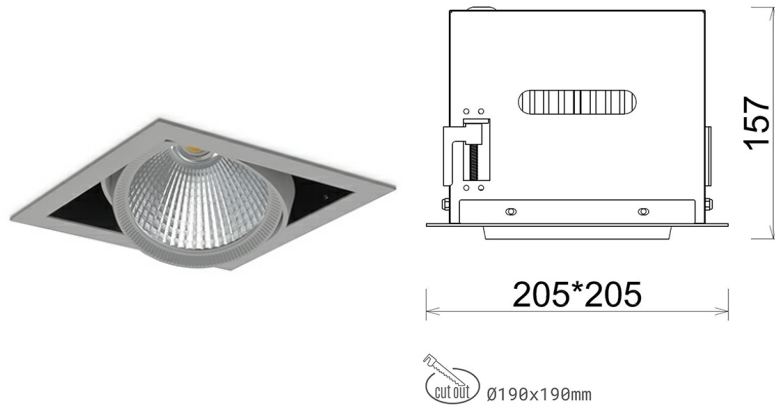

DOWNLIGHT CYGNUS Z1 930 31W 15° GREY CRI97 ON/OFF

Article number: N214-K0001-HI930-H8-H15-ZC03_800-S6-###

LED	COB
Light colour	3000 [K] CRI97
CRI	90
Led chip flux	3368 [lm]
Luminous flux	2694 [lm]
System power	31 [W]
Luminaire Efficiency	87 [lm/W]
Beam angle	15°
Controller	ON/OFF
MacAdam	3 SDCM

Downlight LED

LED downlight for drop ceiling installation. Aluminium housing. Available in white and black. Any RAL palette colour available on enquiry. Housing enables adjustment in two axis planes. Glass cover included. Reflector beams available: 15°, 30°, 45° and 60°. Maximum power is 37W

LUMINAIRE

Weight	2,05 [kg]
Protection rating IP , IK , class	IP 20, IK 3,
Luminaire colour	GREY
Cover	Glass
Operating voltage	220-240V 50-60Hz

Note: All data are typical values. Tolerance of measurements +/-10% System features may change with product improvements due to technical advances.