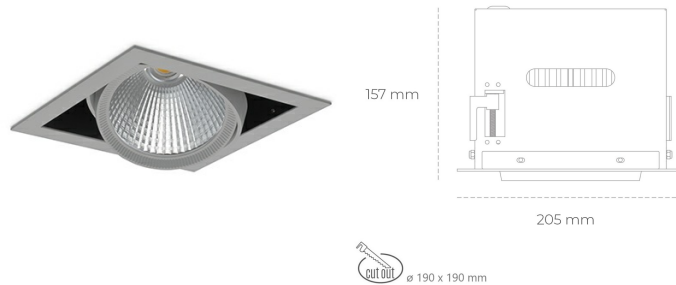

DOWNLIGHT CYGNUS Z1 935 37W 45° GREY PREMIUM WHITE ON/OFF

Article number: N214-K0001-HE935-HA-H45-ZC03_950-S6-###

LED	COB
Light colour	3500 [K] PREMIUM WHITE
CRI	
Led chip flux	90
Luminous flux	4038 [lm]
System power	3230 [lm]
Luminaire Efficiency	37 [W]
Beam angle	87 [lm/W]
Controller	45°
MacAdam	ON/OFF 3 SDCM

Downlight LED

LED downlight for drop ceiling installation. Aluminium housing. Available in white and black. Any RAL palette colour available on enquiry. Housing enables adjustment in two axis planes. Glass cover included. Reflector beams available: 15°, 30°, 45° and 60°. Maximum power is 37W

LUMINAIRE

Weight	2.05 [kg]
Protection rating IP , IK , class	IP 20, IK 3,
Luminaire colour	GREY
Cover	Glass
Operating voltage	220-240V 50-60Hz

Note: All data are typical values. Tolerance of measurements +/-10%. System features may change with product improvements due to technical advances.